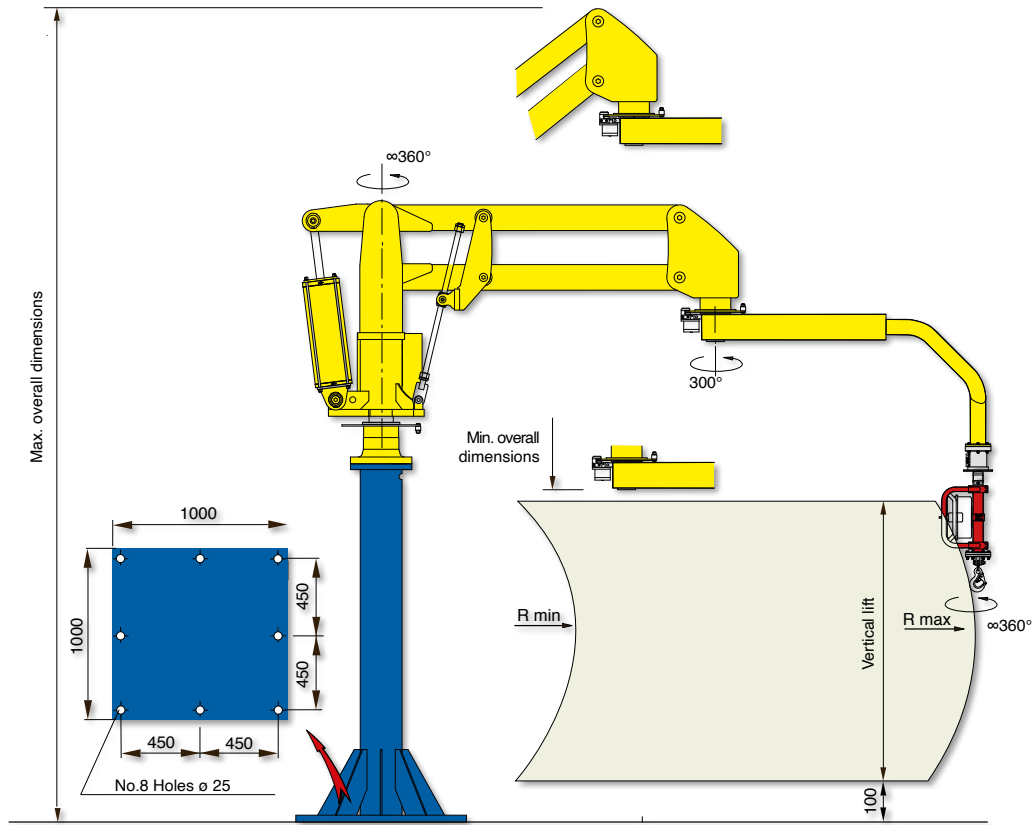

dalmec

Industrial Manipulators

WEIGHT CAPACITY
1500 kg

RADIUS
5000 mm

PRESSURE
0.7-0.8 Mpa

LOAD OFF-SET

VERTICAL LIFT
3050 mm

VERSIONS
COLUMN

Pneumatic Manipulator **MEGAPARTNER MG** with articulated arm

MEGAPARTNER MG, is a Manipulator with extremely high load capacity, is able to handle loads up to 1500 kg and reach working radii up to 5000 mm with loads of 650 kg, maintaining a good handiness and fluidity, assuring the operator to work with moderate efforts in good ergonomic conditions and with the utmost safety.

MEGAPARTNER[®] - MG

MEGAPARTNER® - MG

Megapartner column mounted - MGC

Structural versions: column mounted on fixed base-plate.

Air supply: dry and oil-free compressed air min. constant 0.7-0.8 MPa