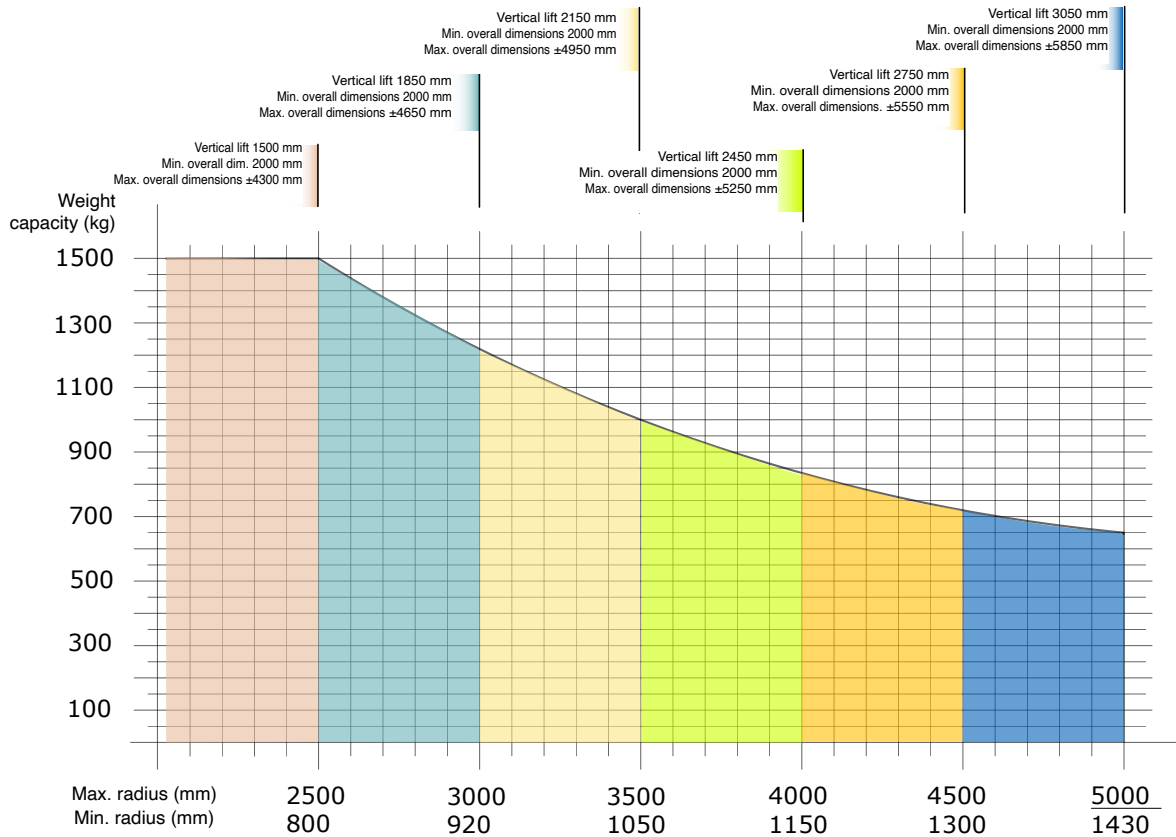

Structural versions: column mounted on fixed base-plate.

Air supply: dry and oil-free compressed air min. constant 0.7-0.8 MPa